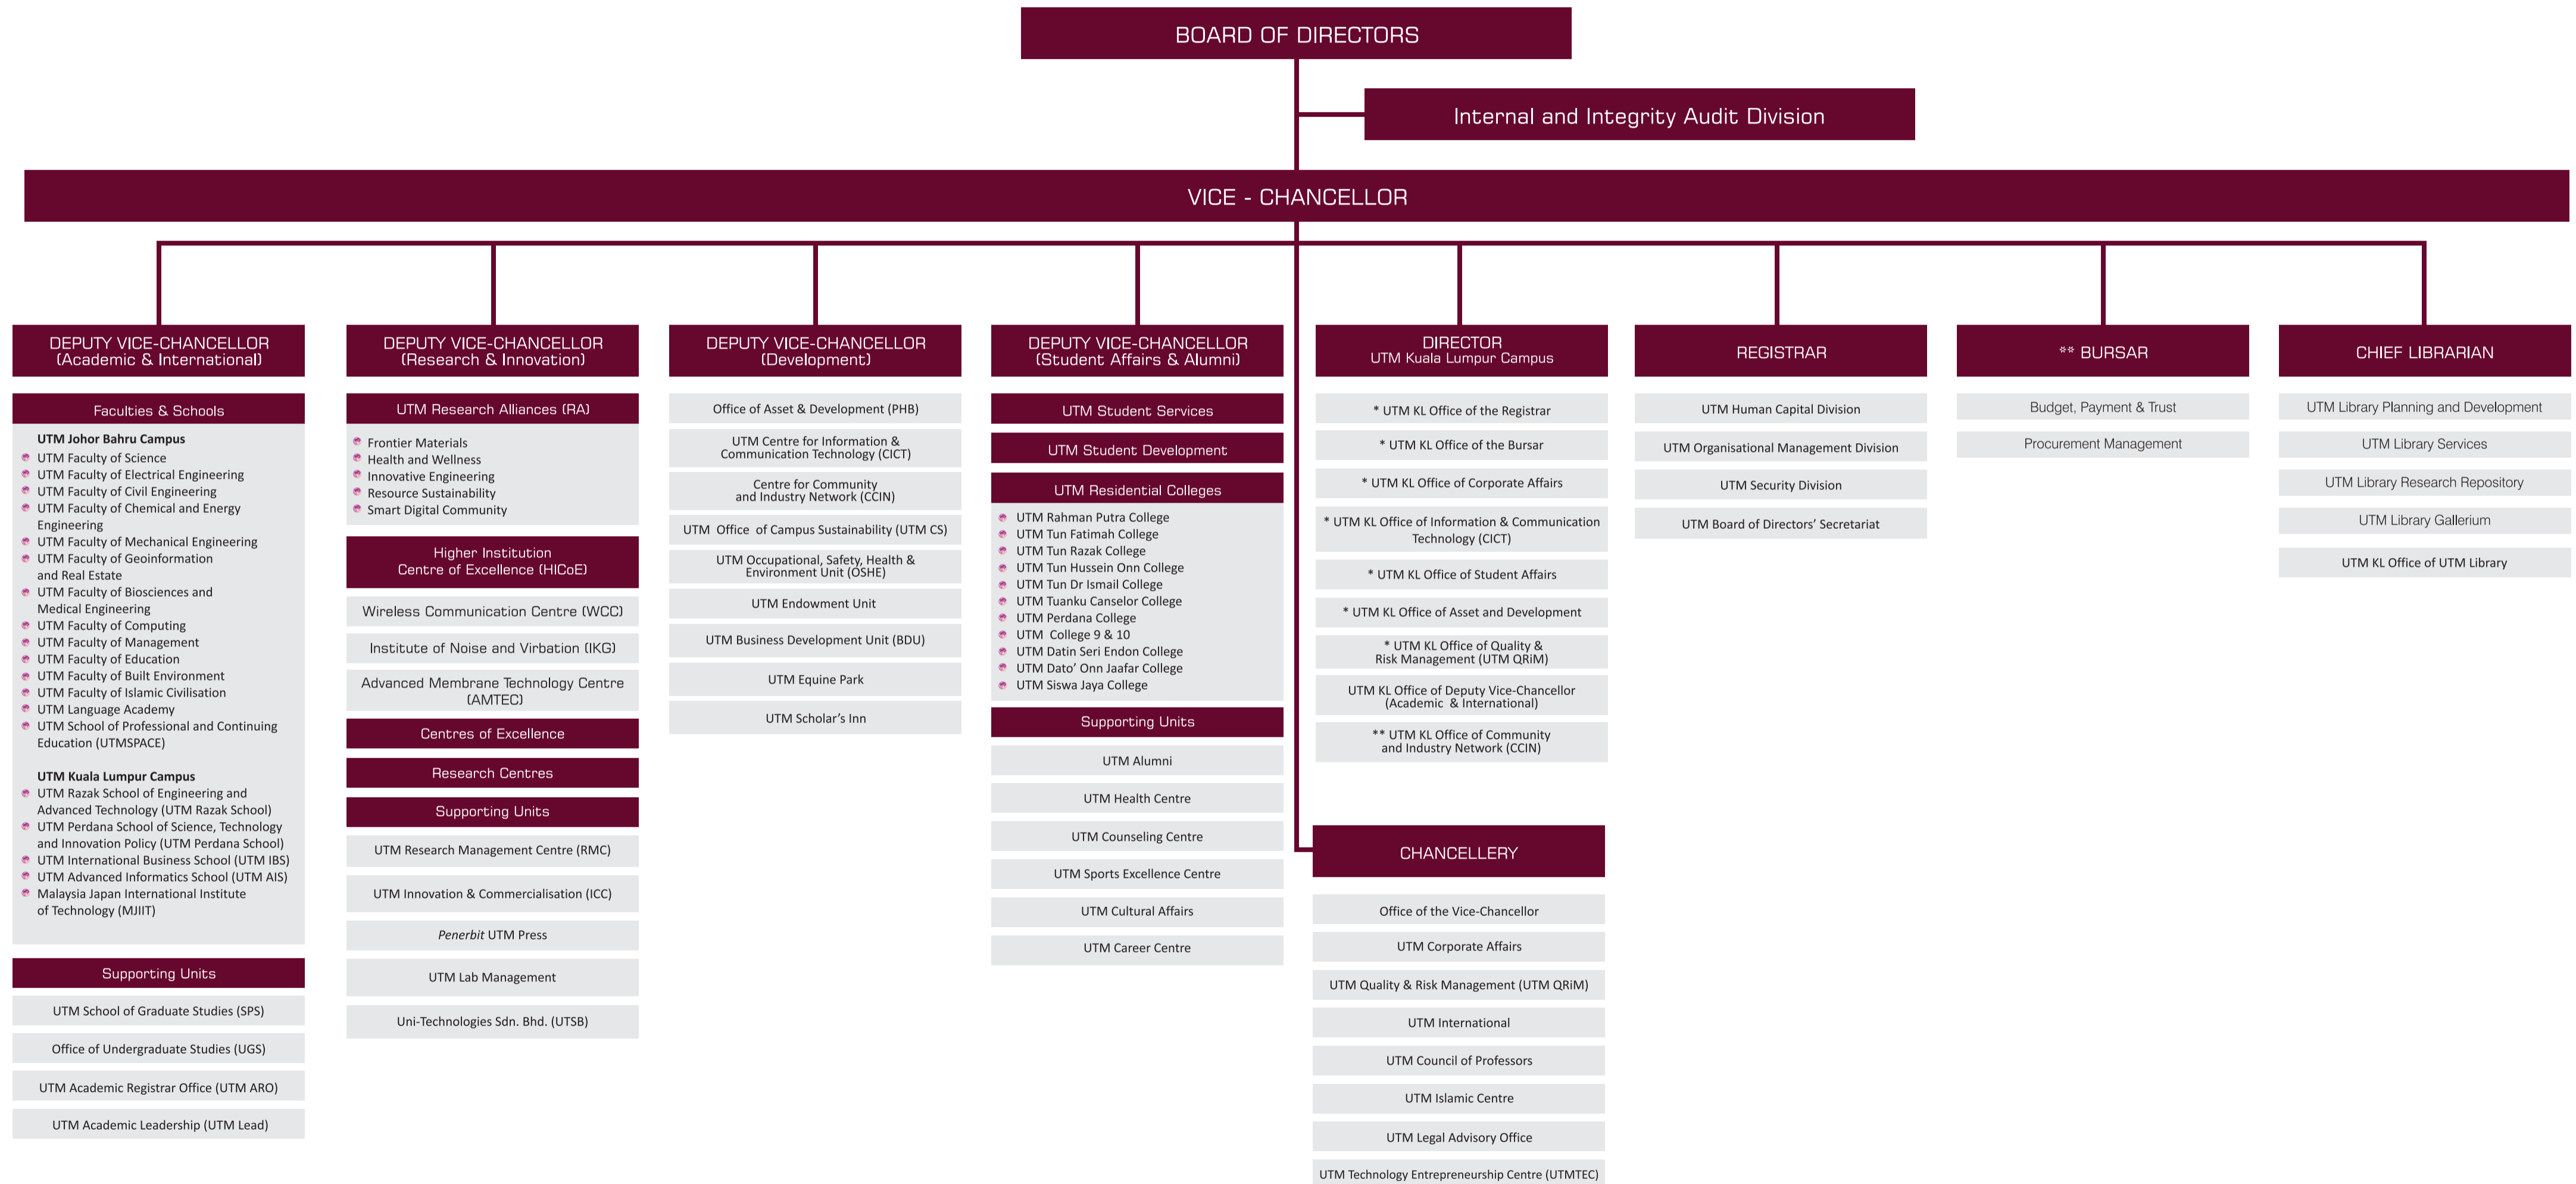

FUNCTIONAL ORGANISATIONAL STRUCTURE

* All the departments operating at UTM Kuala Lumpur will report to the Director for daily operations but are responsible to the Heads of Department at the main campus

** Reports directly to the Vice-Chancellor through the Deputy Vice-Chancellor (Development)